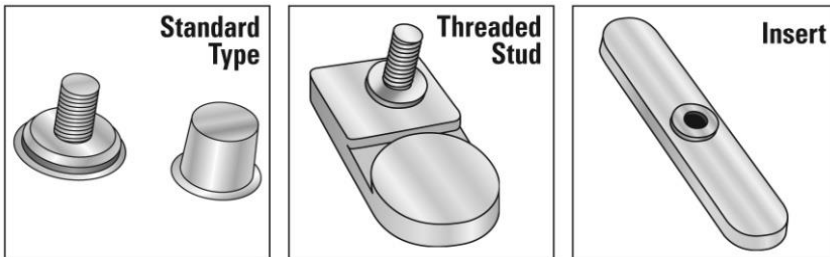

Available Terminals REDSTNAA14

Lifetime Tech Support
On EVERYTHING you need

www.thesolarbiz.com | 888-826-0939